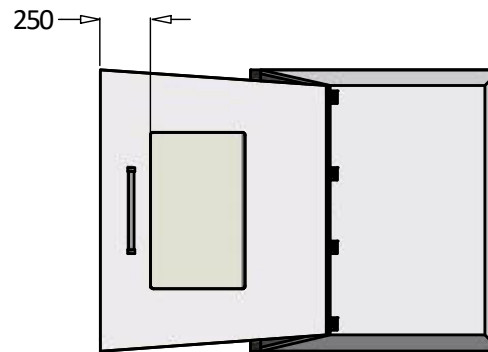

Inner dimensions:
Bottom depth = 1100

Window 750x450
Breadboard 900x750

ACCURION

AH 137x122x110, H
+ WS_Vario 90x75

Part Number: 890300